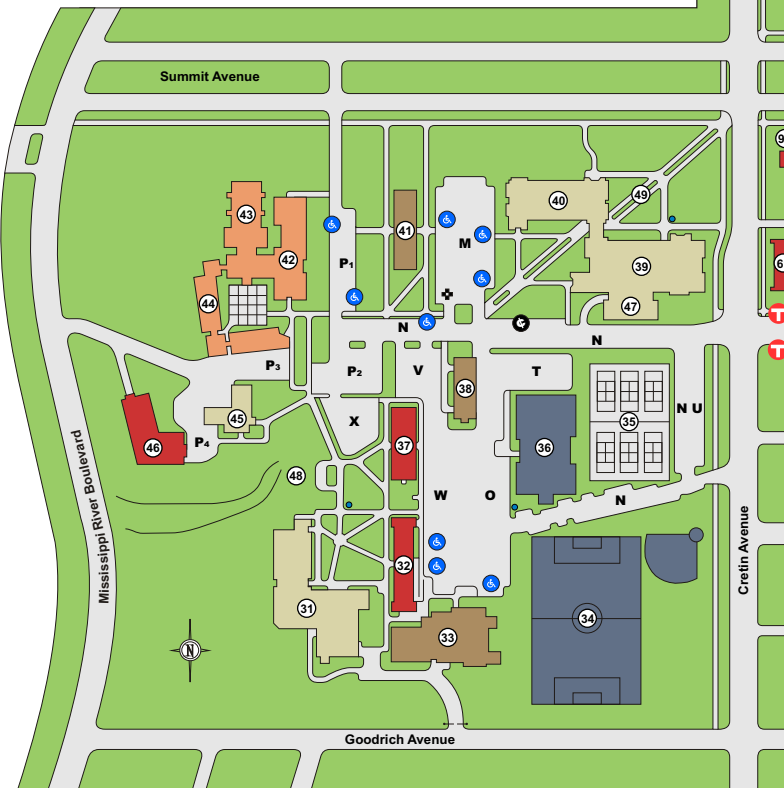

UNIVERSITY of ST. THOMAS

St. Paul Campus
2115 Summit Avenue
St. Paul, Minnesota 55105

Admissions Office: 651-962-6150
Campus Bookstore: 651-962-6850
Facilities Scheduling: 651-962-6670
Parking Information: 651-962-5100
University Switchboard: 651-962-5000

Minneapolis Campus
General Information: 651-962-4007

KEY

- ★ Campus Information Window
- ♣ Motorcycle Parking
- ♿ Accessible Parking
- W Designated Parking Lots (Lots A-X)
- Accessible Building
- ▲ Partially Accessible Building
- Ⓜ Emergency Telephone
- Ⓜ Parking Meters
- R Underground Parking Ramps (R1 and R3 are restricted to residential parking only)
- T Metro Transit Bus Stop
- 🚌 St. Thomas / ACTC Bus Stop

- Academic
- Administrative/Support
- Residential
- Sports/Recreation
- Religious