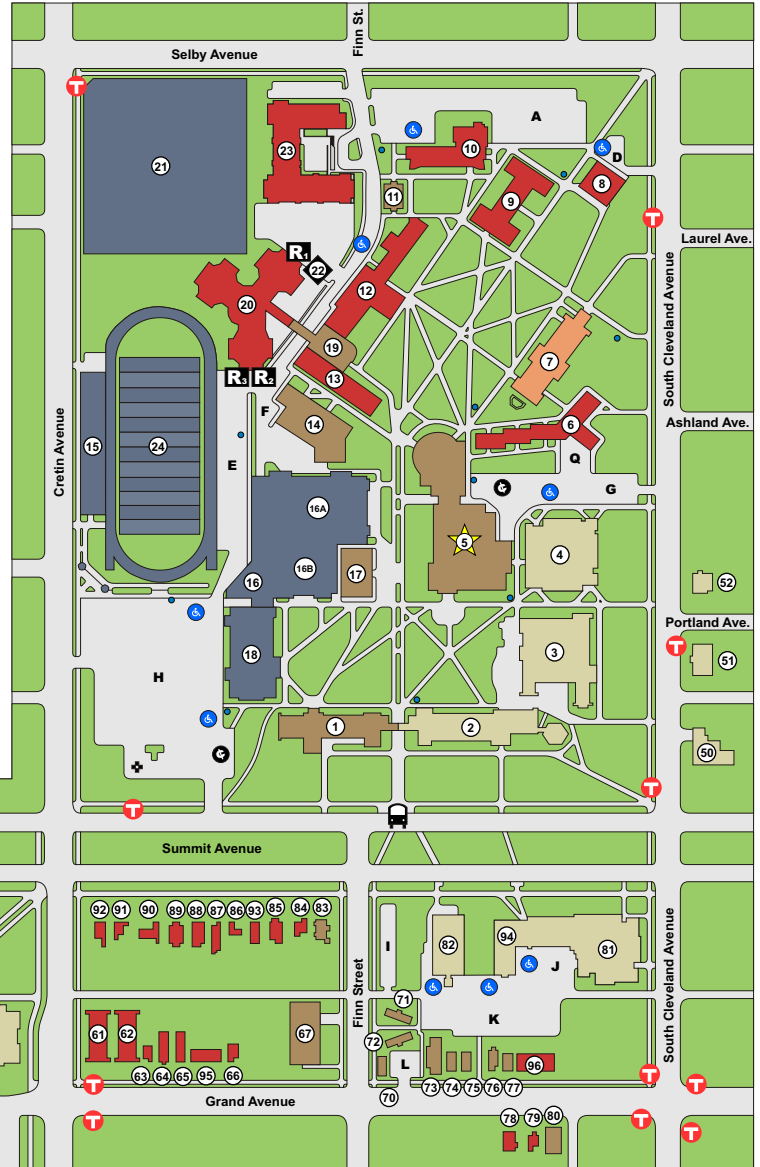

UNIVERSITY of ST. THOMAS

St. Paul Campus
2115 Summit Avenue
St. Paul, Minnesota 55105

Admissions Office: 651-962-6150
Campus Bookstore: 651-962-6850
Facilities Scheduling: 651-962-6670
Parking Information: 651-962-5100
University Switchboard: 651-962-5000

Minneapolis Campus
General Information: 651-962-4007

KEY

- ★ Campus Information Window
- ♣ Motorcycle Parking
- ♿ Accessible Parking
- W Designated Parking Lots (Lots A-X)
- Accessible Building
- ▲ Partially Accessible Building
- Ⓜ Emergency Telephone
- Ⓜ Parking Meters
- R Underground Parking Ramps (R1 and R3 are restricted to residential parking only)
- T Metro Transit Bus Stop
- 🚌 St. Thomas / ACTC Bus Stop

- Academic
- Administrative/Support
- Residential
- Sports/Recreation
- Religious