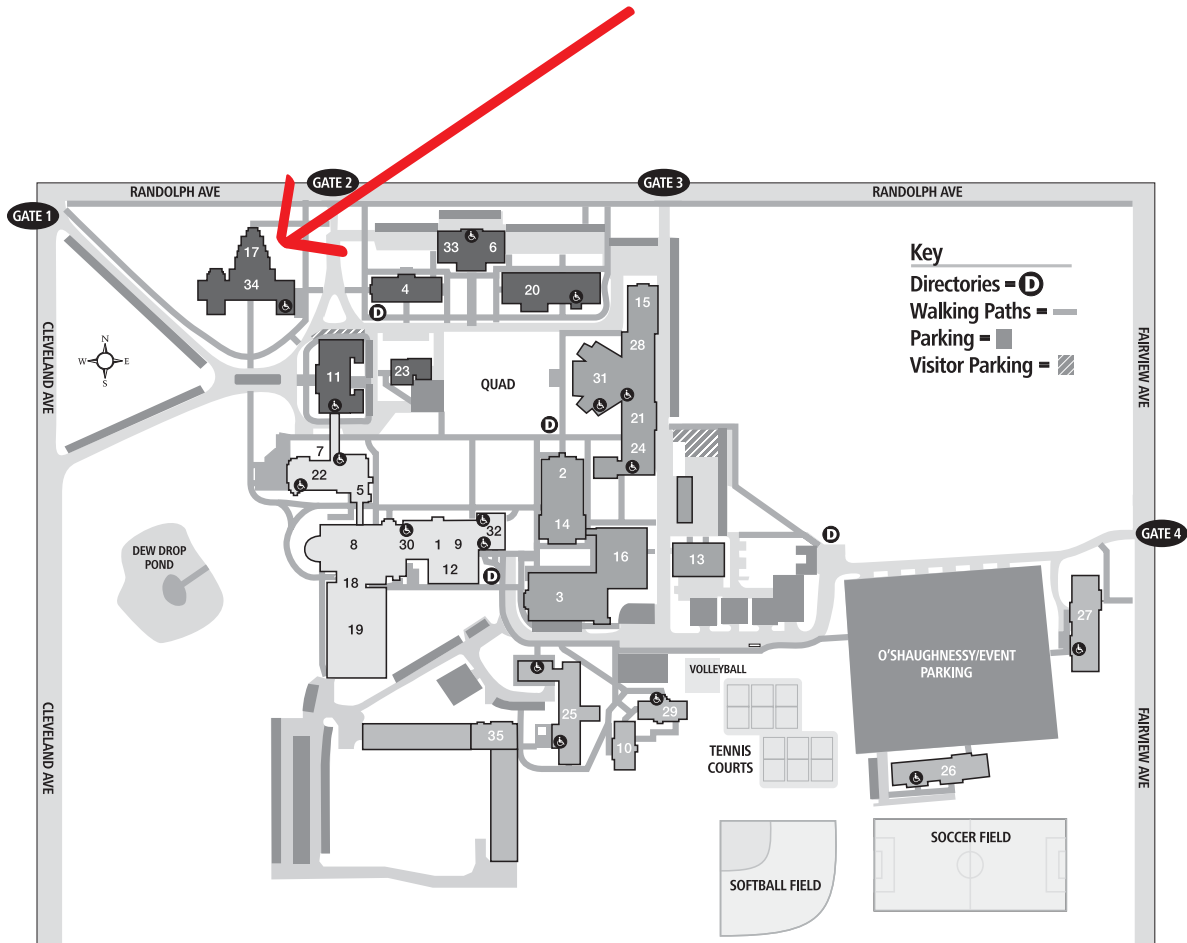

# Jeanne d'Arc Auditorium Saint Catherine University 2004 Randolph Avenue, Saint Paul, Minnesota

Bookstore	1	Public Safety	23
Business Administration	2	Recital Hall	24
Butler Sports & Fitness Center	3	St. Mary Hall and Early Childhood Center	25
Caecilian Hall	4	Sister Alberta Apartments	26
Campus Ministry	5	Sister Georgia Apartments	27
Catherine G. Murphy Gallery	6	Speech Building	28
Center for Contemporary Montessori Programs	7	Stanton Hall	29
Coeur de Catherine	8	Student Center	30
Convenience Store	9	The O'Shaughnessy	31
Crandall Hall	10	U.S. Post Office	32
Derham Hall	11	Visual Arts Building	33
Dining Room	12	Whitby Hall	34
Facilities Building	13	Residence Hall Complex	35
Fontbonne Hall	14		
Frey Theater	15		
Health & Wellness Center	16		
Jeanne d'Arc Auditorium	17		
Learning Commons	18		
Library	19		
Mendel Hall	20		
Music Building	21		
Our Lady of Victory Chapel	22		